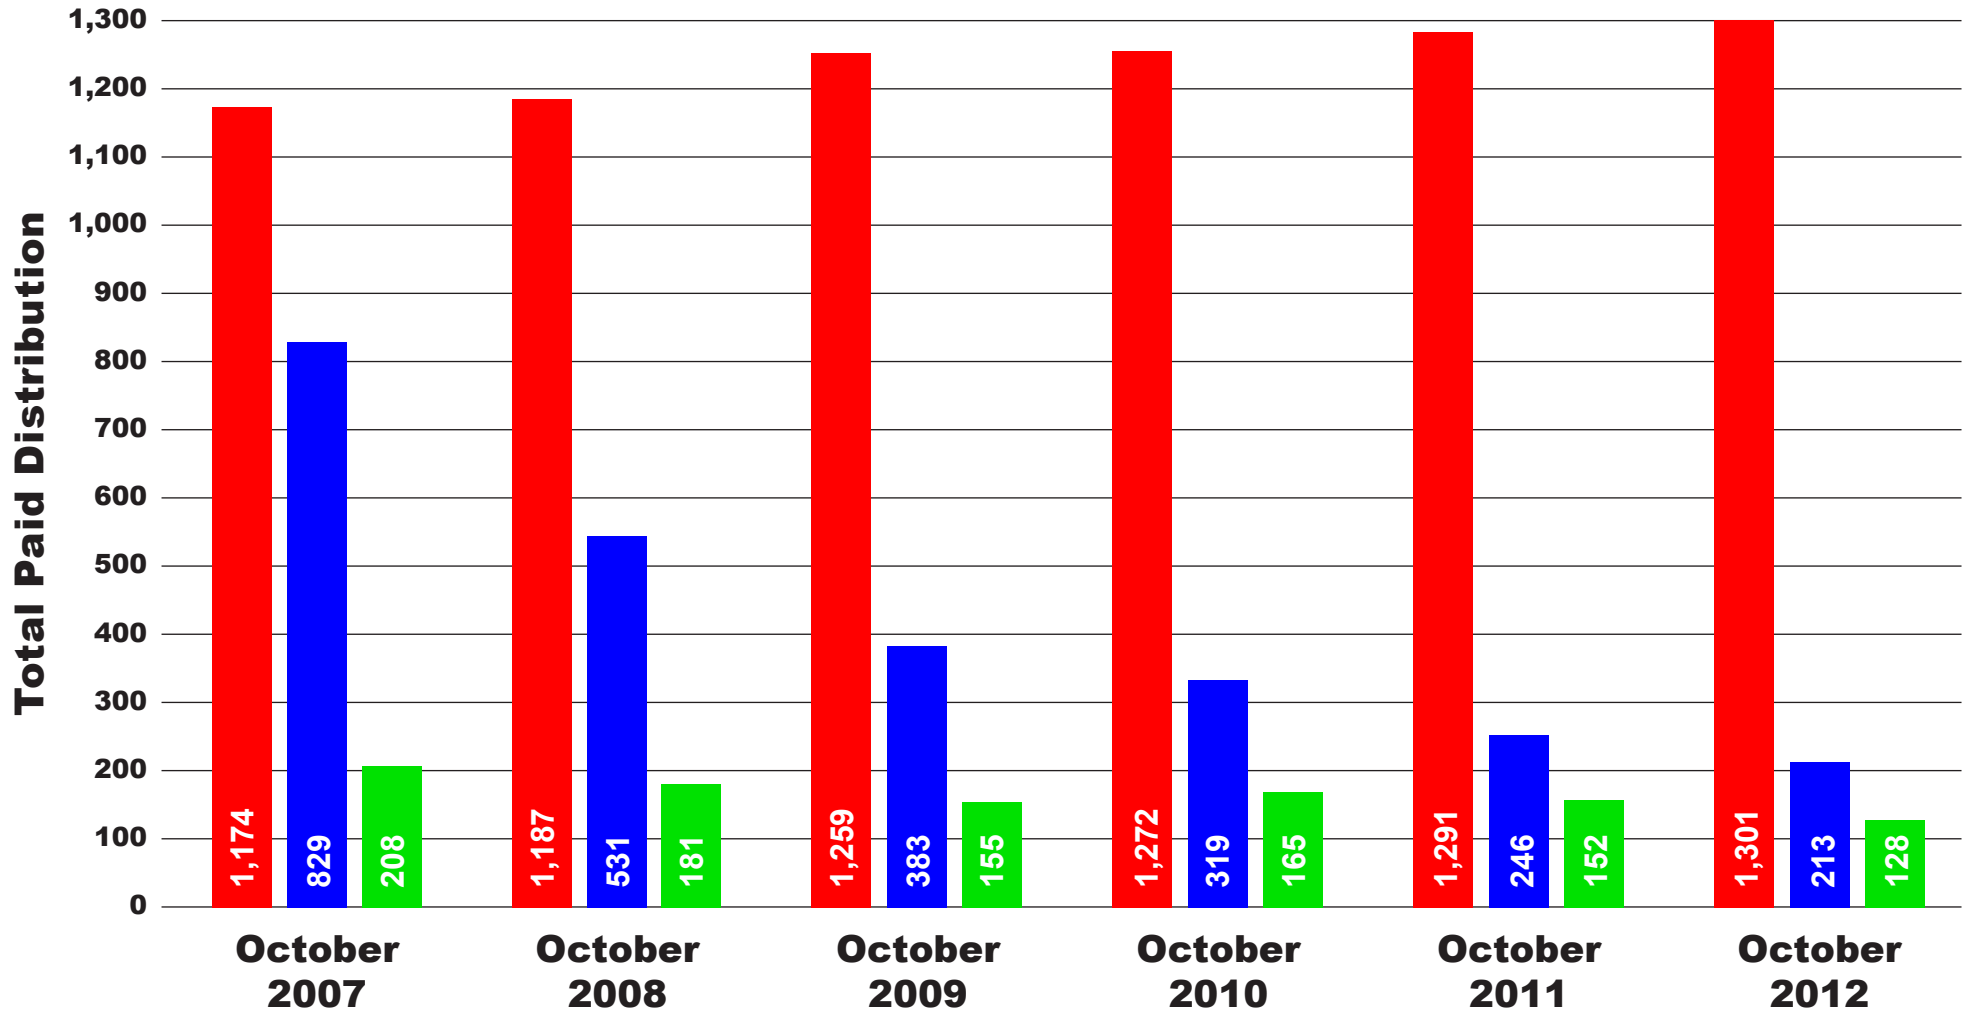

Circulation Comparison*

Harvard Press vs Harvard Post vs Harvard Hillside

* Total paid distribution reported on USPS Form 3526, Statement of Ownership, Management, and Circulation, as published in the respective newspapers.