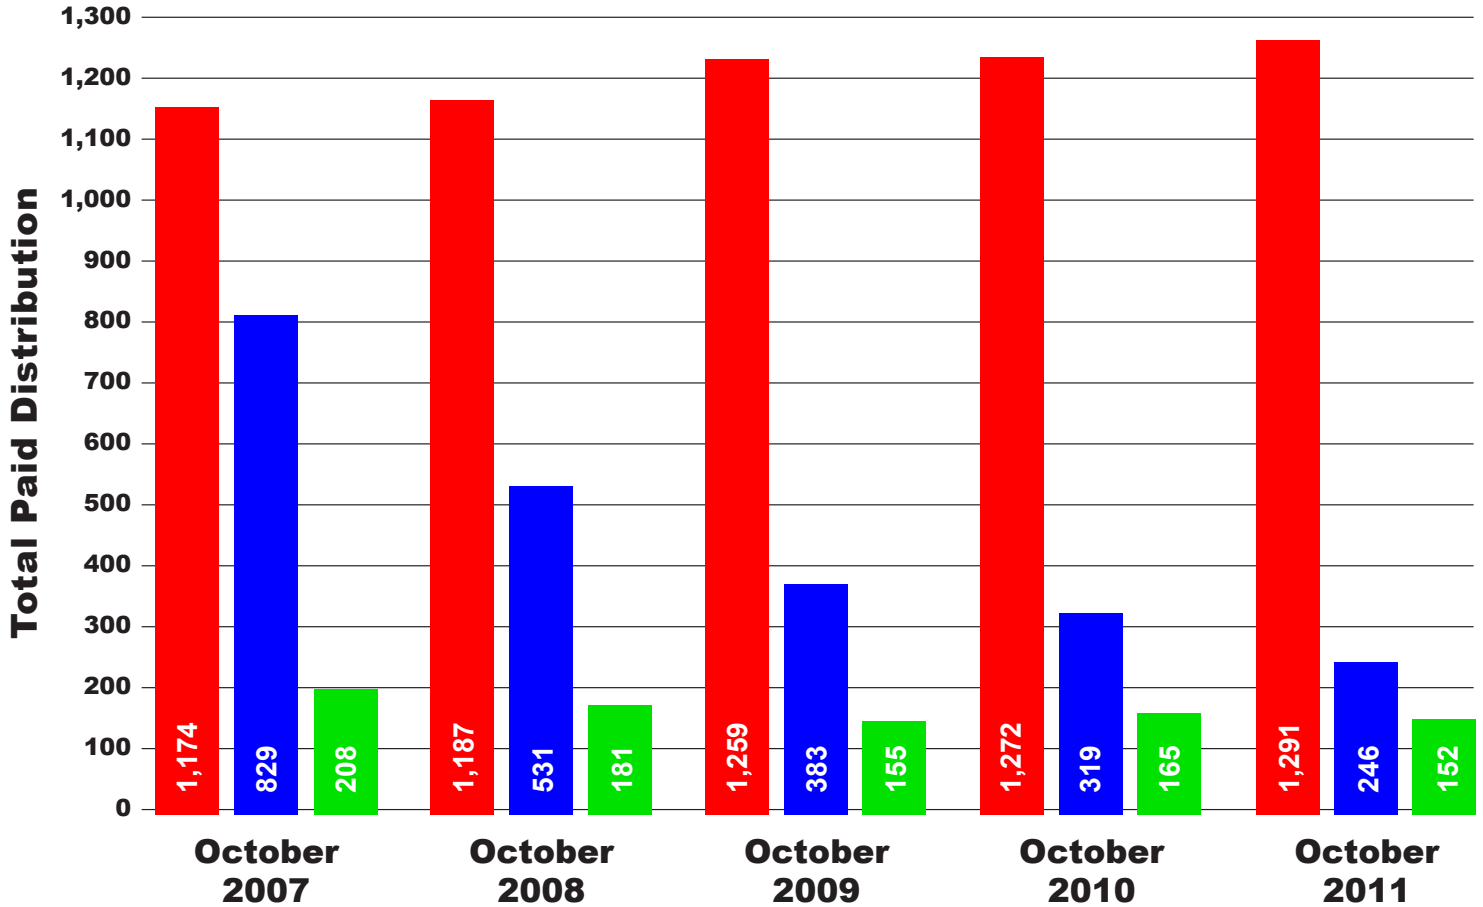

## 10/1/11 Circulation Comparison\*

Harvard Press vs Harvard Post vs Harvard Hillside

\* Total paid distribution reported on USPS Form 3526, Statement of Ownership, Management, and Circulation, as published in the respective newspapers.